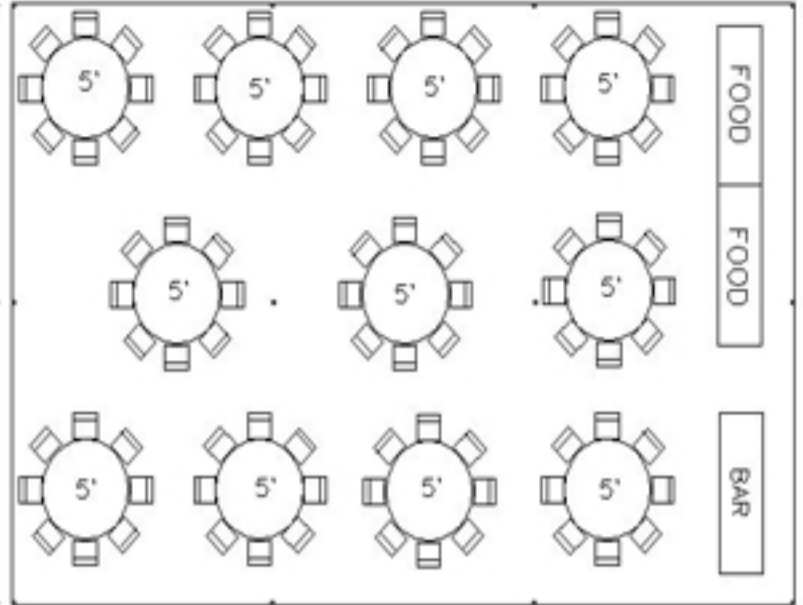

PartyCAD

Design Software Examples

20'X40' POLE TENT
SEATING FOR UP TO 70 AND FOOD TABLES
OR 8 TABLES OF 8-10 GUESTS

30'X45' POLE TENT
SEATING FOR 88-110 GUESTS

30'X75' POLE TENT
SEATING FOR 96 TO 120 GUESTS

40'X60' POLE TENT
SEATING FOR 80-120 GUEST

40'X80' POLE TENT
SEATING FOR 144-190 GUESTS

40'X100' POLE TENT
SEATING FOR 160-200 GUESTS