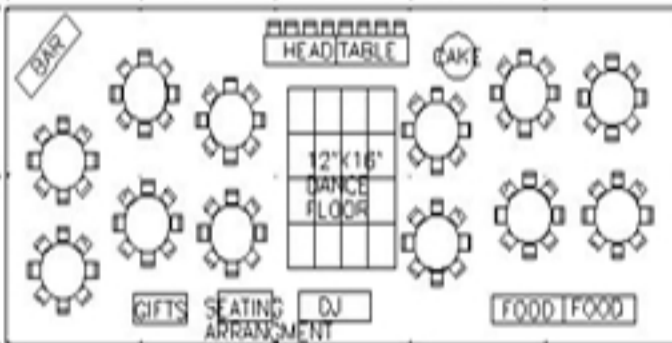

PartyCAD

Design Software Examples

20'X40' POLE TENT
SEATING FOR UP TO 70 AND FOOD TABLES
OR 8 TABLES OF 8-10 GUESTS

30'X45' POLE TENT
SEATING FOR 88-110 GUESTS

30'X75' POLE TENT
SEATING FOR 96 TO 120 GUESTS

40'X60' POLE TENT
SEATING FOR 80-120 GUEST

40'X80' POLE TENT
SEATING FOR 144-190 GUESTS

40'X100' POLE TENT
SEATING FOR 160-200 GUESTS