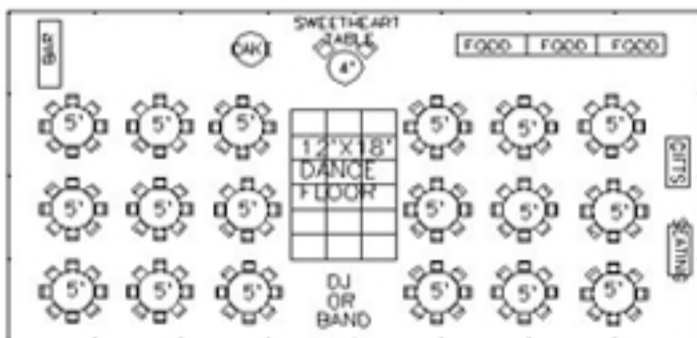

PartyCAD

Design Software Examples

20'X40' POLE TENT
SEATING FOR UP TO 70 AND FOOD TABLES
OR 8 TABLES OF 8-10 GUESTS

30'X45' POLE TENT
SEATING FOR 88-110 GUESTS

30'X75' POLE TENT
SEATING FOR 96 TO 120 GUESTS

40'X60' POLE TENT
SEATING FOR 80-120 GUEST

40'X80' POLE TENT
SEATING FOR 144-190 GUESTS

40'X100' POLE TENT
SEATING FOR 160-200 GUESTS