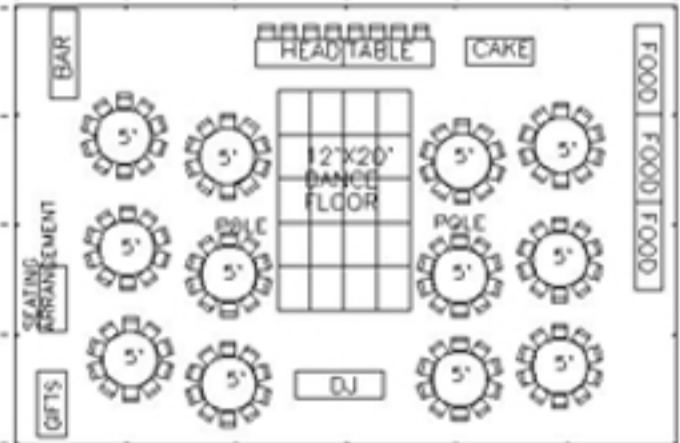

PartyCAD

Design Software Examples

20'X40' POLE TENT
SEATING FOR UP TO 70 AND FOOD TABLES
OR 8 TABLES OF 8-10 GUESTS

30'X45' POLE TENT
SEATING FOR 88-110 GUESTS

30'X75' POLE TENT
SEATING FOR 96 TO 120 GUESTS

40'X60' POLE TENT
SEATING FOR 80-120 GUEST

40'X80' POLE TENT
SEATING FOR 144-190 GUESTS

40'X100' POLE TENT
SEATING FOR 160-200 GUESTS