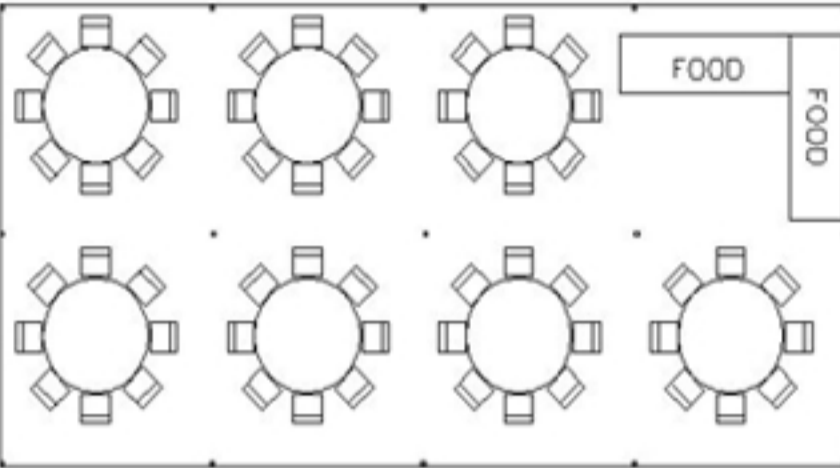

PartyCAD

Design Software Examples

20'X40' POLE TENT
SEATING FOR UP TO 70 AND FOOD TABLES
OR 8 TABLES OF 8-10 GUESTS

30'X45' POLE TENT
SEATING FOR 88-110 GUESTS

30'X75' POLE TENT
SEATING FOR 96 TO 120 GUESTS

40'X60' POLE TENT
SEATING FOR 80-120 GUEST

40'X80' POLE TENT
SEATING FOR 144-190 GUESTS

40'X100' POLE TENT
SEATING FOR 160-200 GUESTS